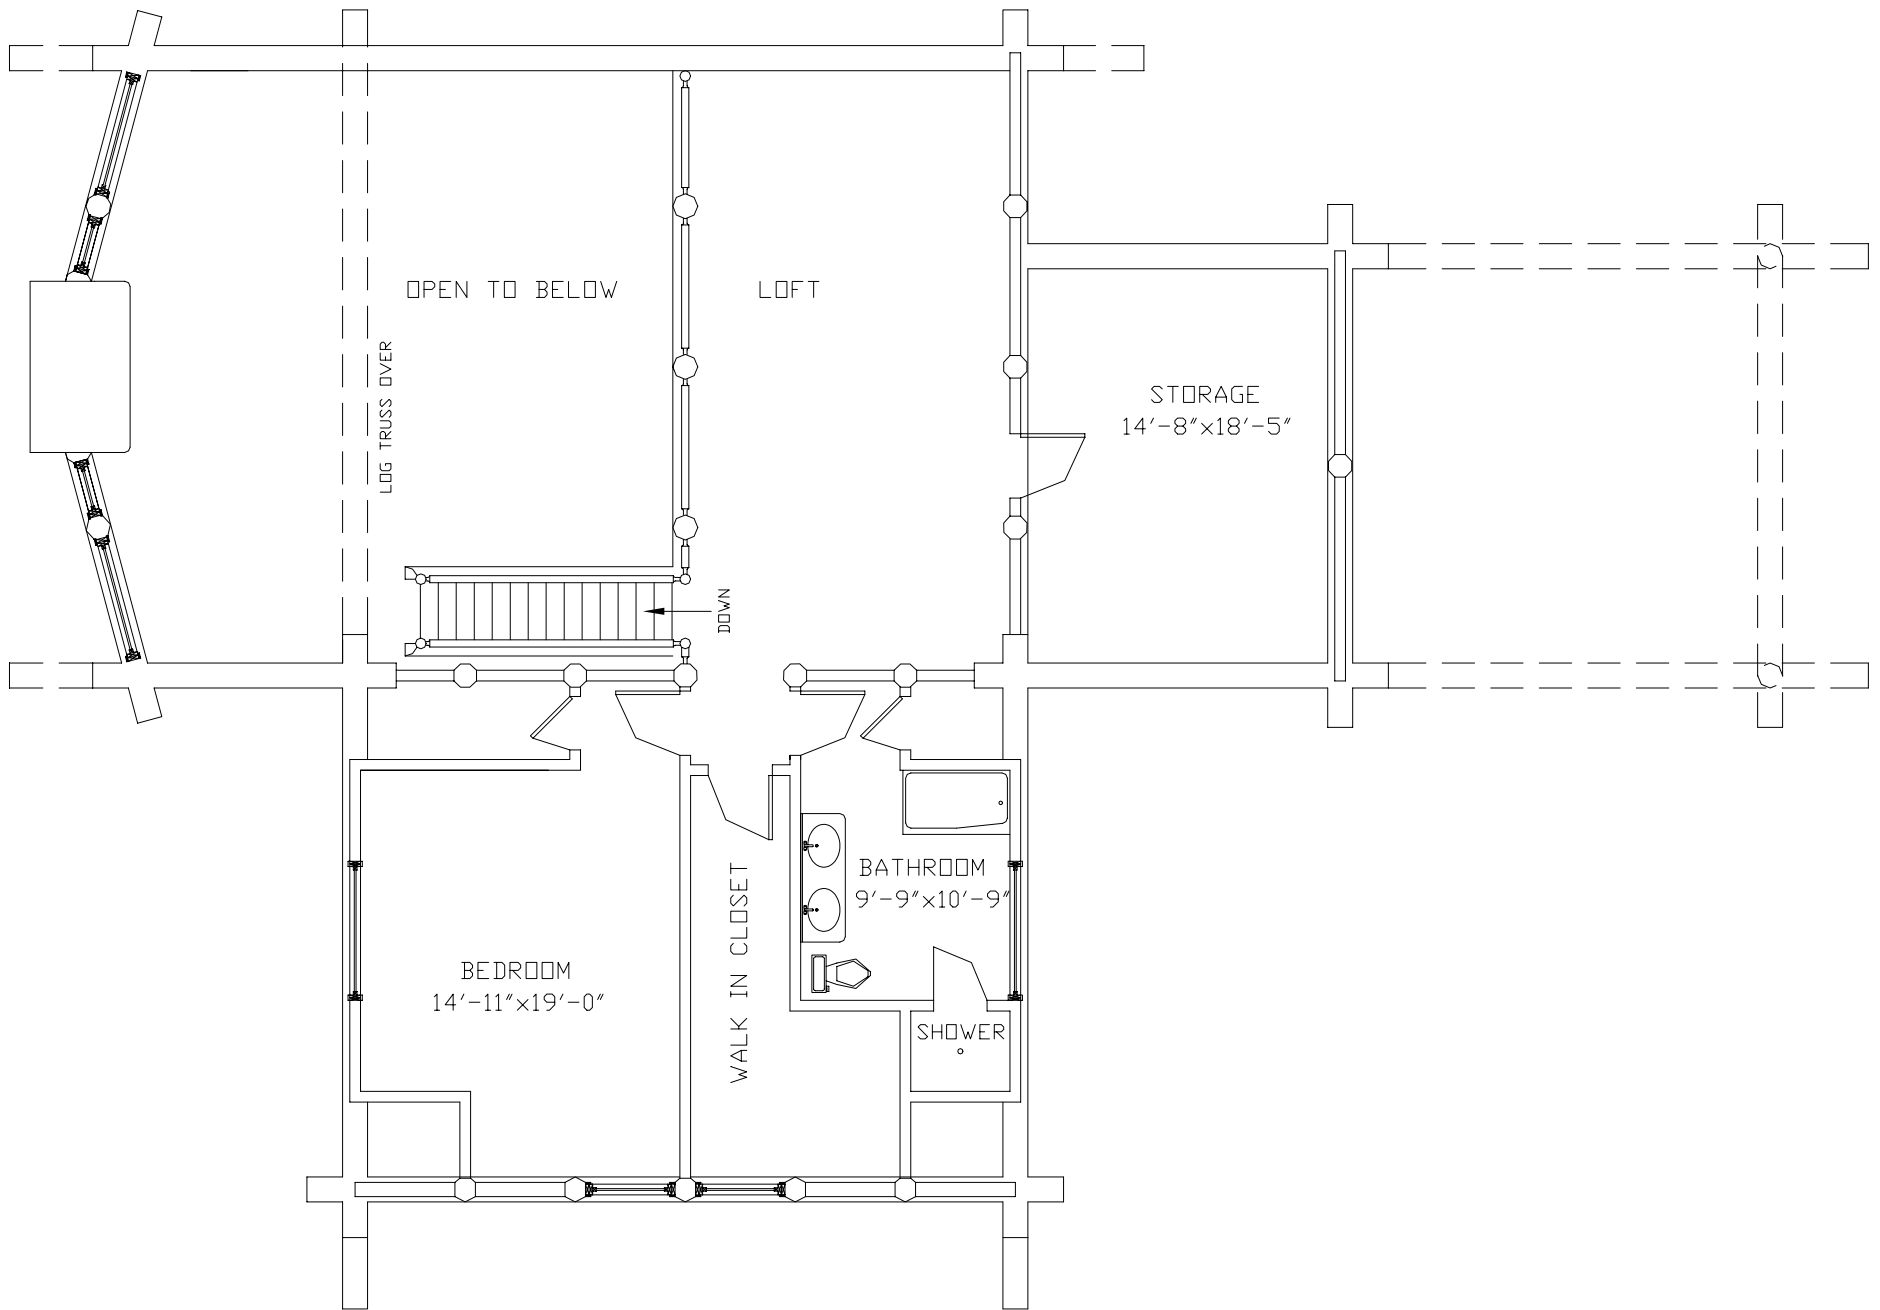

MAIN FLOOR PLAN
2403 SQ.FT.

LOFT FLOOR PLAN
1477 SQ.FT.