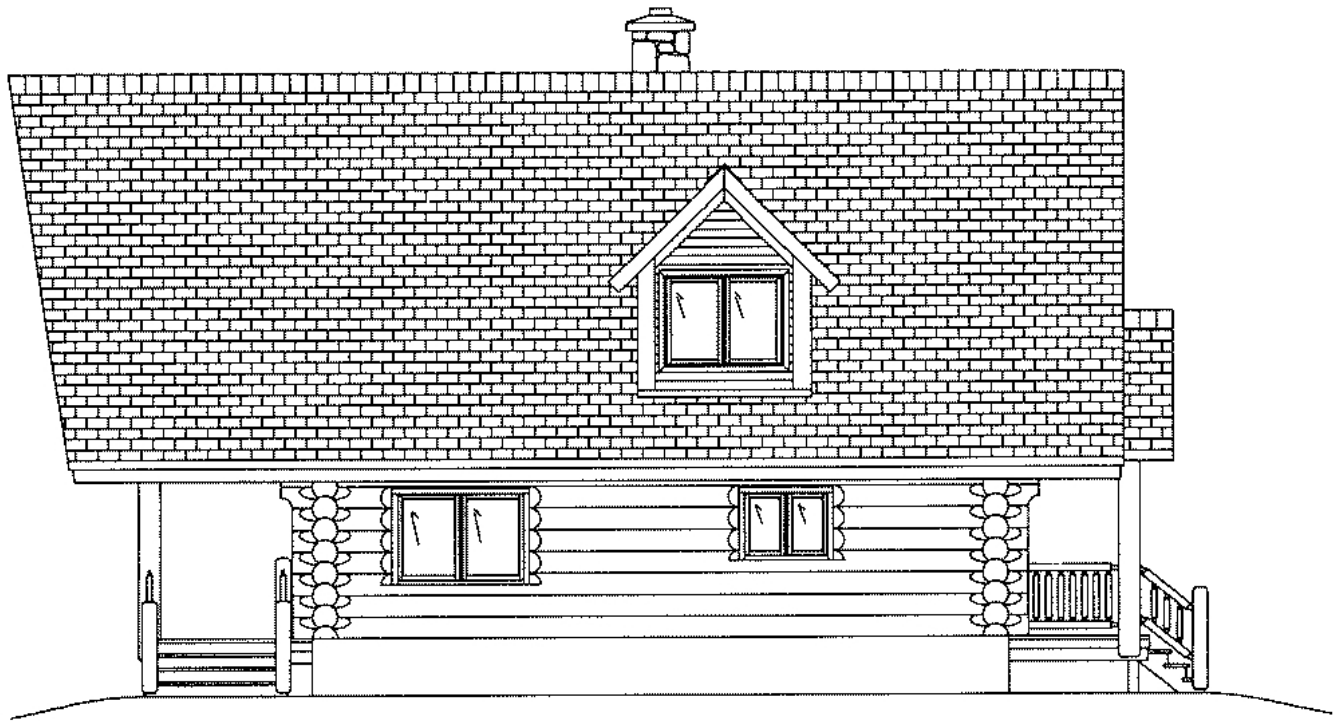

*MAIN FLOOR
960 SQ. FT.*

*KITCHEN: 8'-6" x 11'-6"
LIVING AREA: 17'-0" x 27'-6"
MUDROOM: 5'-6" x 12'-0"
BATHROOM: 6'-9" x 9'-0"*

LOFT FLOOR
720 SQ. FT.

- LOFT #1: 16'-0" x 30'-0"
- LOFT #2: 8'-0" x 30'-0"
- BATHROOM: 5'-0" x 8'-0"